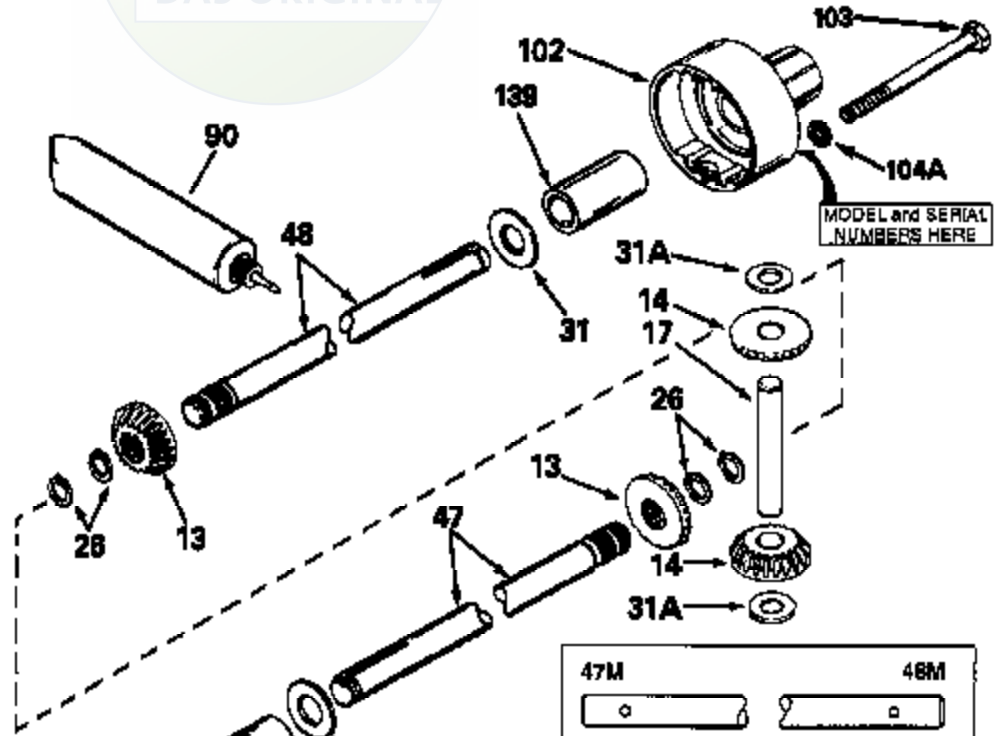

JOIST

SICHER IST DAS:
DAS ORIGINAL

47	48
47A	48A
47B	48B
47C	48C
47D	48D
47E	48E
47H	48H
47L	48L

47M	48M
47P	48P
47R	48R
47V	48V
47W	48W
47X	48X

MODEL and SERIAL
NUMBERS HERE

MODEL and SERIAL
NUMBERS HERE

Ref #	Part Number	Qty	Description
13	778067		Gear, Bevel (16 teeth)
14	778068		Gear, Pinion (16 teeth)
17	786040		Pin, Drive
26	792018		Ring, Retaining
31	780001		Washer (3/4" ID x 1-1/2" OD x 1/16" t hick)
31A	780096		Washer, Thrust
47			Axle (Order from OEM)
48			Axle (Order from OEM)
82	786043		Sprocket. No Teeth 54. O.D. 8.823
82	786051		Sprocket. No Teeth 60. O.D. 9.841
82	786070		Sprocket. No Teeth 48. O.D. 7.920
82	786041A		Sprocket. No Teeth 45. O.D. 7.389
82	786042	100-140	Sprocket. No Teeth 40. O.D. 6.650
90	788067B	Peerless	Grease (32 oz. bottle Bentonite greas e)
101	774073		Differential Carrier Hsg (Incl. 137)
102	774073		Differential Carrier Hsg (Incl. 139)
103	792041		Screw, 5/16-18 x 3-3/4"
104	792042		Nut, Lock, 5/16-18 (Use as required)
104A	792061		Washer, Flat, 5/16"
137	780077		Bushing (3/4" ID x 1-1/16" OD x 2-1/1 6" long)
139	780077		Bushing (3/4 ID x 1-1/16" OD x 2-1/16 " long)